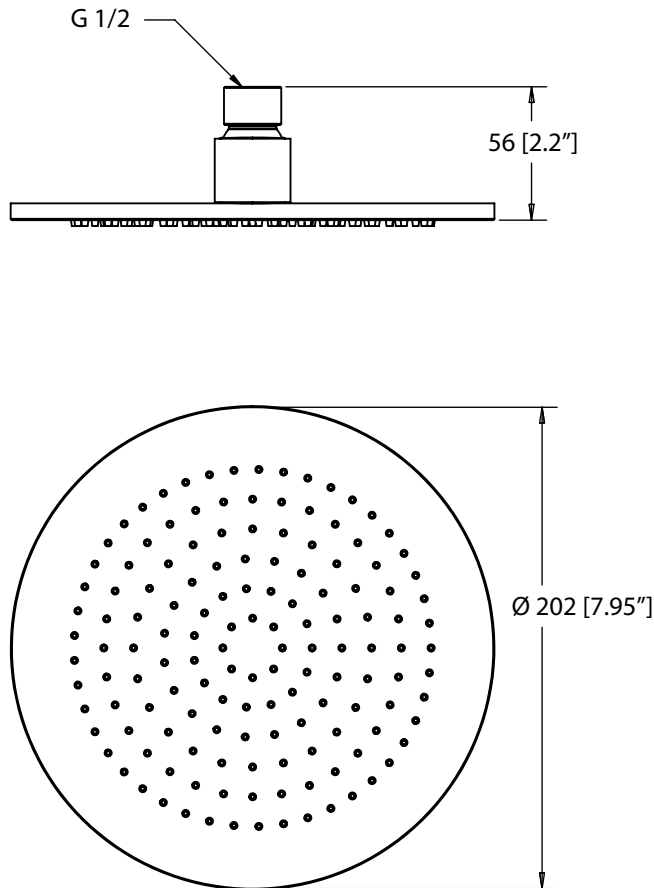

**HS1002A | 8" Brass Shower Head**

**SPECIFICATIONS:**

- Solid Brass Shower Head
- Scrub rubber nozzles to easily clean water sediment
- 1.8 GPM Flow Rate

Legislation Compliance

ZeroDrip Technology

**Technical Diagram**

**MATCHING SHOWER ARMS:**

1) HS1012SA (16" Wall Mount Shower Arm)

2) HS1002SA (12" Wall Mount Shower Arm)

3) 100.12CSA (10" Ceiling Mount Shower Arm)